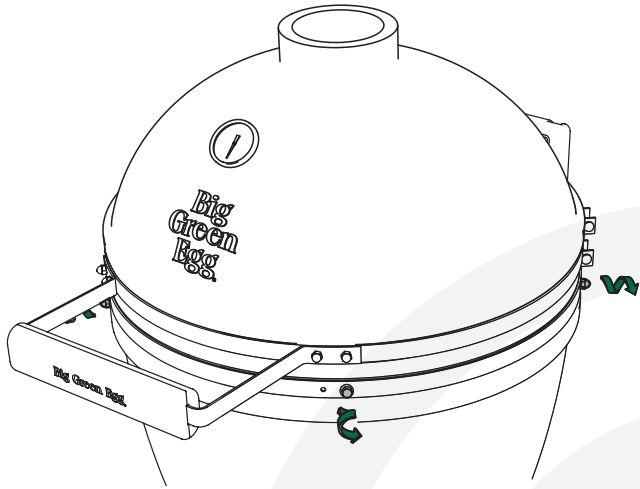

Wooden EGG Mates EGG Mates en bois EGG Mates de madera

2XL

XL

L

M

S

7/16" + 11/32"
(Nr. 11 + 9)

[www.biggreenegg.com/
assembly-videos](http://www.biggreenegg.com/assembly-videos)

1

7/16" (Nr. 11)

2

7/16" (Nr. 11)

© COPYRIGHT BIG GREEN EGG INC.

© COPYRIGHT BIG GREEN EGG INC.

3

8x

8x

11/32" (Nr. 9)

4x

© COPYRIGHT BIG GREEN EGG INC.