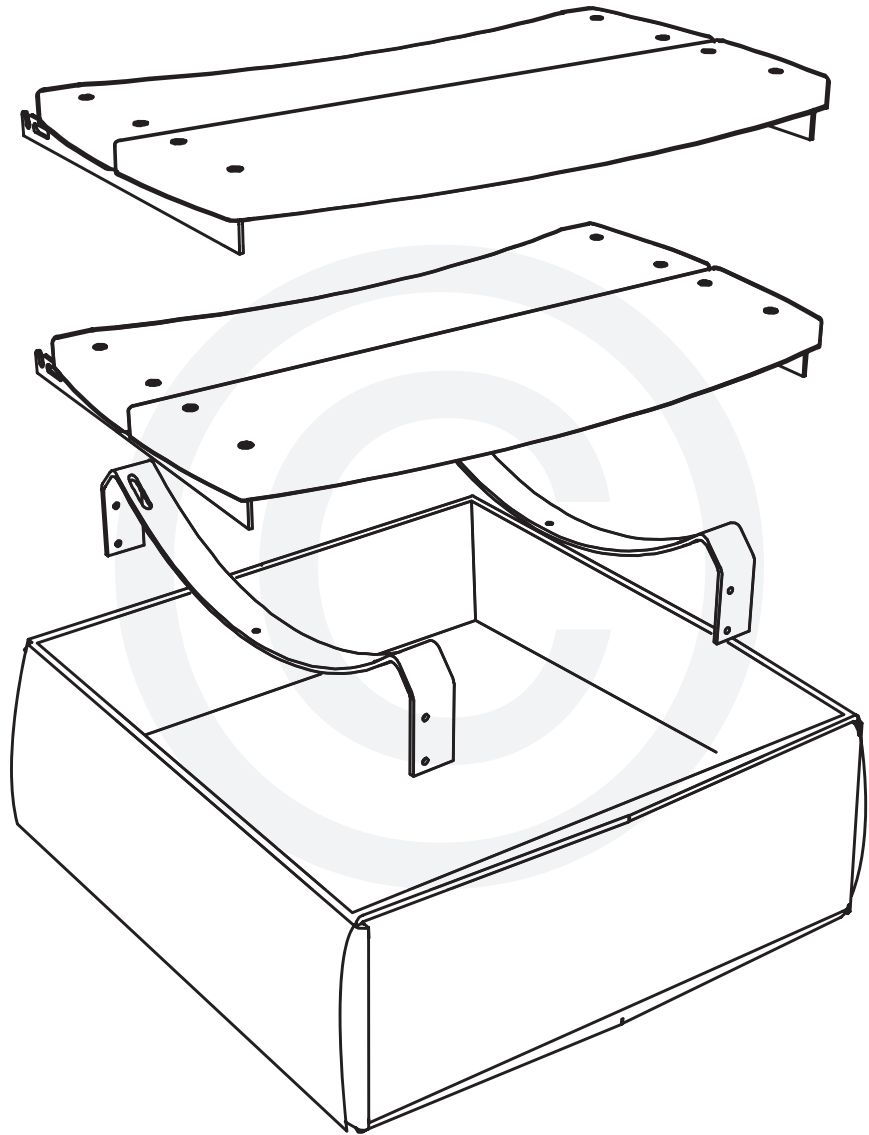

© COPYRIGHT BIG GREEN EGG INC.