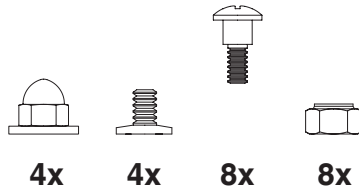

© COPYRIGHT BIG GREEN EGG INC.