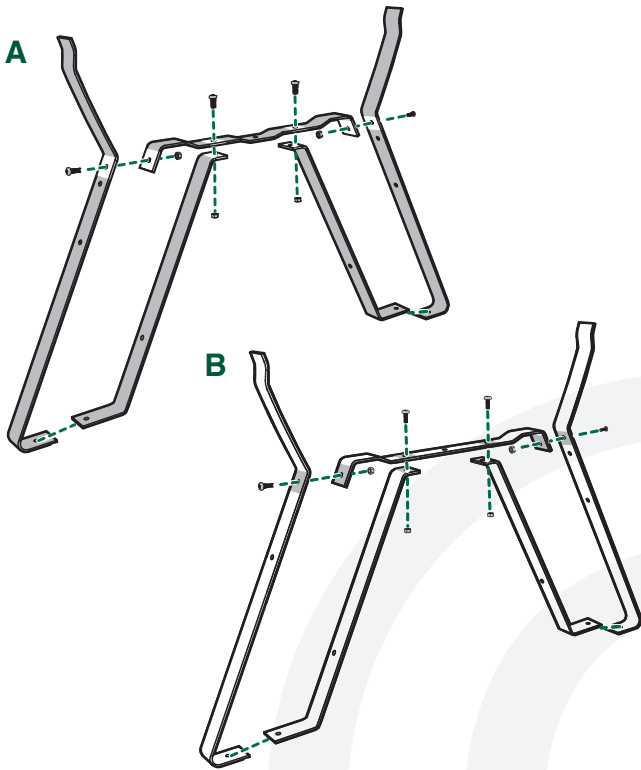

XXL XL L M S MX MN

EGG[®] Nest[®] Assembly Instructions

7/16" + 9/16"
(Nr. 11 + 15)

[www.biggreenegg.com/
assembly-videos](http://www.biggreenegg.com/assembly-videos)

 www.biggreenegg.com

 www.biggreenegg.ca

 www.biggreenegg.eu

 www.biggreenegg.co.uk

 www.biggreenegg.co.za

CAUTION: SEE SAFETY NOTICE
www.biggreenegg.com/safetytips

© COPYRIGHT BIG GREEN EGG INC.

- 1**  8x  8x   7/16" (Nr. 11)

- 2**  1x  1x   7/16" (Nr. 11)

© COPYRIGHT BIG GREEN EGG INC.

© COPYRIGHT BIG GREEN EGG INC.

- 3**  4x  4x  1x  1x   7/16" + 9/16" (Nr. 11 + 15)

© COPYRIGHT BIG GREEN EGG INC.

4

9/16" (Nr. 15)

4a

4b