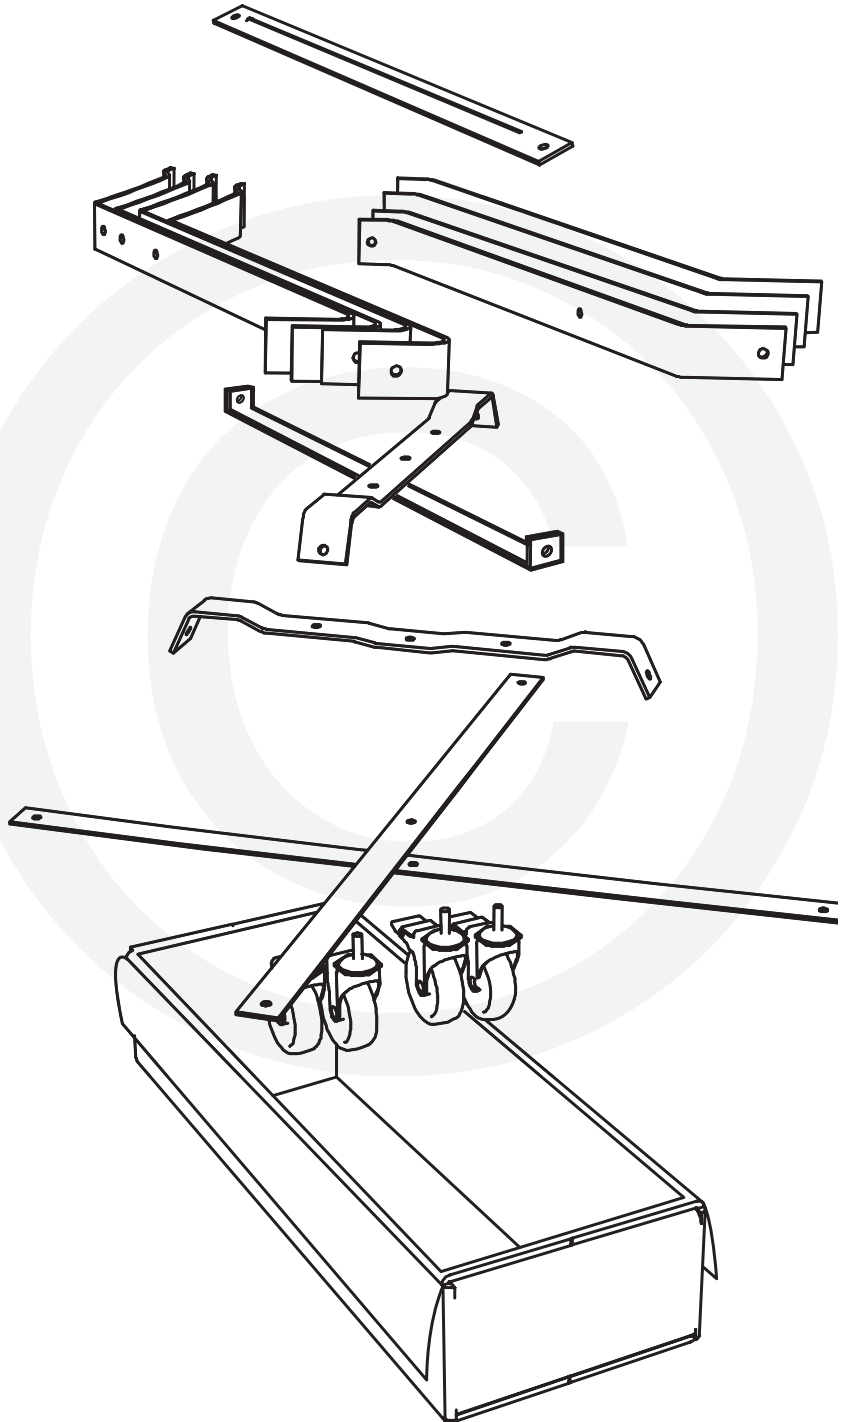

XXL XL L M S MX MN

EGG[®] Nest[®] Assembly Instructions

7/16" + 9/16"
(Nr. 11 + 15)

[www.biggreenegg.com/
assembly-videos](http://www.biggreenegg.com/assembly-videos)

 www.biggreenegg.com

 www.biggreenegg.ca

 www.biggreenegg.eu

 www.biggreenegg.co.uk

 www.biggreenegg.co.za

CAUTION: SEE SAFETY NOTICE
www.biggreenegg.com/safetytips

© COPYRIGHT BIG GREEN EGG INC.

- 1**  8x  8x   7/16" (Nr. 11)

- 2**  1x  1x   7/16" (Nr. 11)

© COPYRIGHT BIG GREEN EGG INC.

© COPYRIGHT BIG GREEN EGG INC.

- 3**  4x  4x  1x  1x   7/16" + 9/16" (Nr. 11 + 15)

© COPYRIGHT BIG GREEN EGG INC.

4

9/16" (Nr. 15)

4a

4b