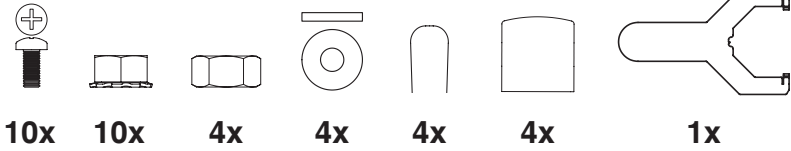

XXL XL L M S MX MN

EGG[®] Nest[®] Assembly Instructions

7/16" + 9/16"
(Nr. 11 + 15)

[www.biggreenegg.com/
assembly-videos](http://www.biggreenegg.com/assembly-videos)

 www.biggreenegg.com

 www.biggreenegg.ca

 www.biggreenegg.eu

 www.biggreenegg.co.uk

 www.biggreenegg.co.za

CAUTION: SEE SAFETY NOTICE
www.biggreenegg.com/safetytips

© COPYRIGHT BIG GREEN EGG INC.

- 1**  8x  8x   7/16" (Nr. 11)

- 2**  1x  1x   7/16" (Nr. 11)