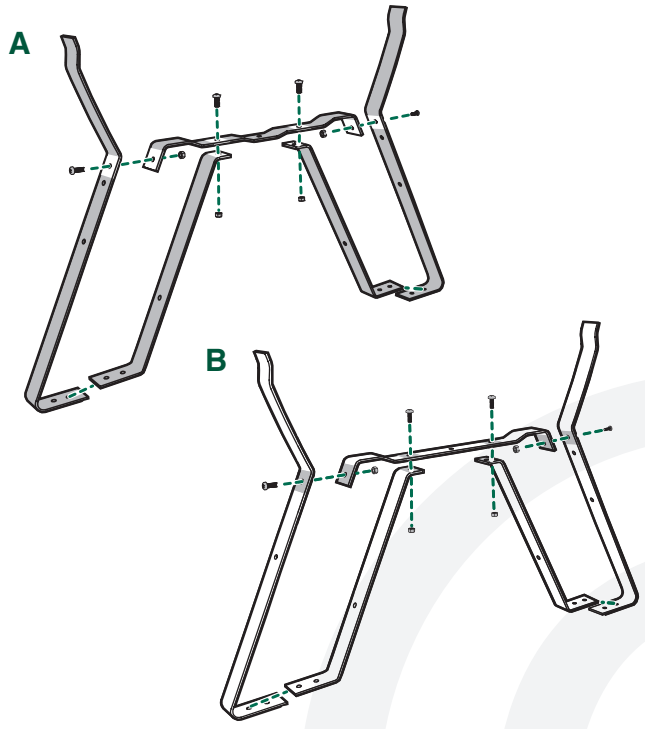

1

© COPYRIGHT BIG GREEN EGG INC.

2