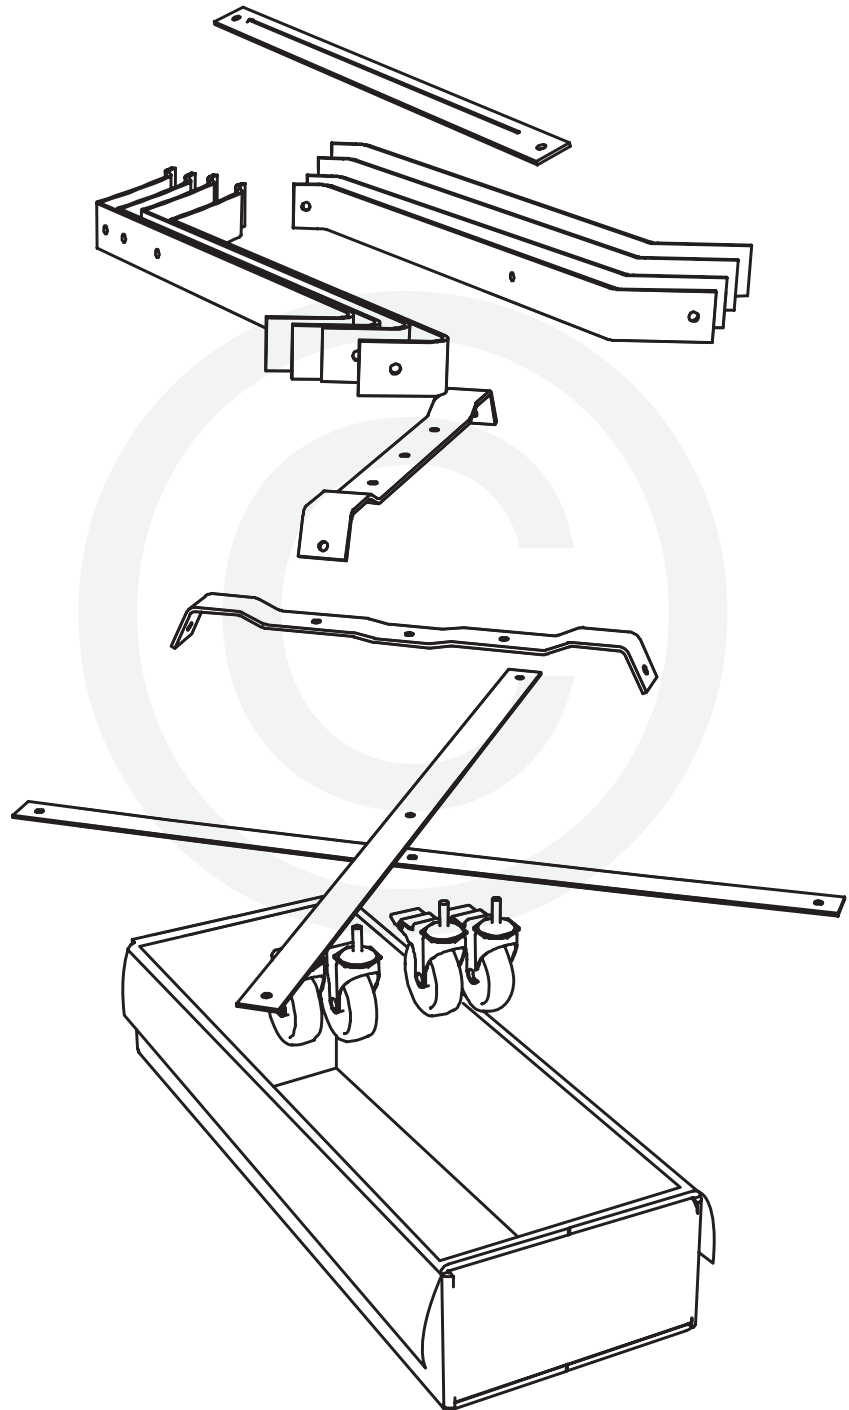

© COPYRIGHT BIG GREEN EGG INC.